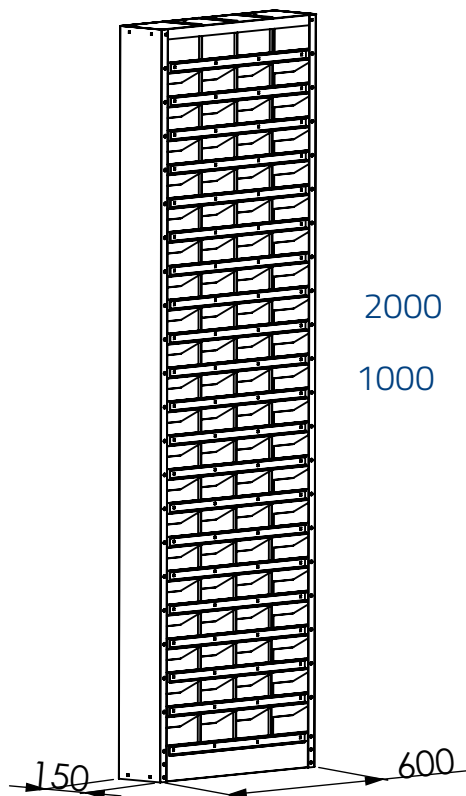

ARMADI E ATTREZZATURE CABINETS AND EQUIPMENTS FOR WORKSHOP

CASELLARIO
PIGEONHOLE SHELVING

SCAFFALI A PIANI SFILABILI
BINS WITH
REMOVABLE SHELVES